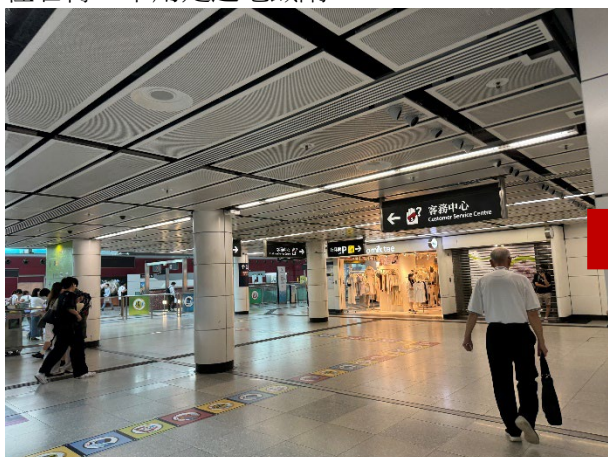

- 2) Go across the footbridge, turn right and get on the elevator
穿過天橋，往向右轉再，上電梯

- 3) After leaving the elevator, turn left and go straight
離開電梯後，往左轉直行

- 4) Keep right and go forward 繼續靠右往前走

- 5) Turn right, without entering the MTR gate
往右轉，不用走進地鐵閘口

- 6) Use Exit C3 to leave the station concourse
利用 C3 出口離開車站大堂

7) Use the elevator on the left to go to Fortune Metropolis
出來後，利用左邊的電梯前往置富都會商場

8) Go through the footbridge, turn right and go straight to reach the Chinese restaurant
穿過天橋進入置富都會商場，往右轉直行便到達中餐廳