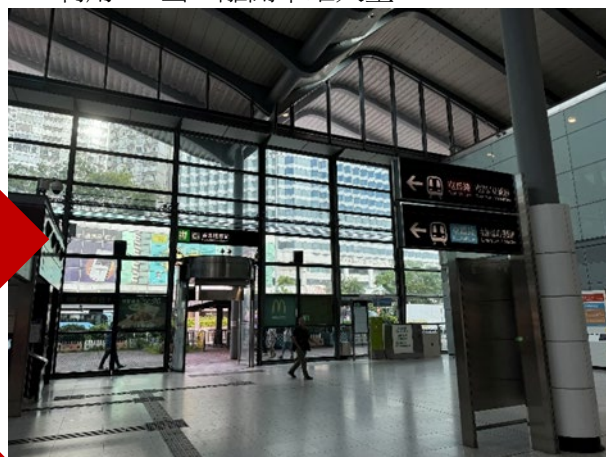

Direction to Palace Wedding Banquet

(Address: Shop 774-782, 7/F, Fortune Metropolis, 6 Metropolis Drive, Hung Hom)

前往煌府婚宴專門店 (地址: 都會道 6 號置富都會 7 樓 774-782 號舖)

- 1) Prepare the QR Code and use the exit toward the MTR to leave the campus.
準備 QR Code 用往地鐵方向的出口離開校園

- 2) Go across the footbridge, turn right and get on the elevator
穿過天橋，往向右轉再，上電梯

- 3) After leaving the elevator, turn left and go straight
離開電梯後，往左轉直行

- 4) Keep right and go forward 繼續靠右往前走

- 5) Turn right, without entering the MTR gate
往右轉，不用走進地鐵閘口

- 6) Use Exit C3 to leave the station concourse
利用 C3 出口離開車站大堂

7) Use the elevator on the left to go to Fortune Metropolis
出來後，利用左邊的電梯前往置富都會商場

8) Go through the footbridge, turn right and go straight to reach the Chinese restaurant
穿過天橋進入置富都會商場，往右轉直行便到達中餐廳