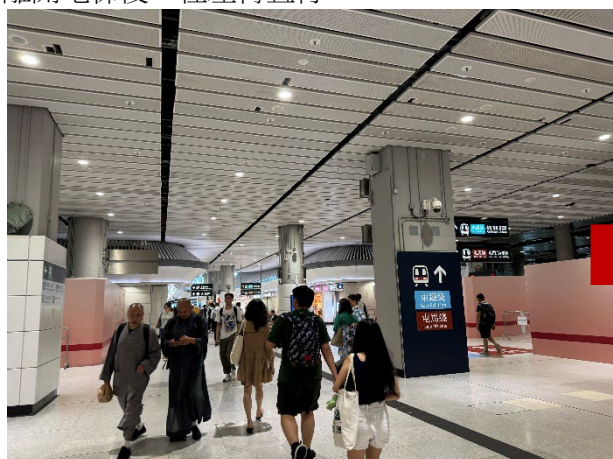

Direction to Palace Wedding Banquet

(Address: Shop 774-782, 7/F, Fortune Metropolis, 6 Metropolis Drive, Hung Hom)

前往煌府婚宴專門店 (地址: 都會道 6 號置富都會 7 樓 774-782 號舖)

- 1) Prepare the QR Code and use the exit toward the MTR to leave the campus.
準備 QR Code 用往地鐵方向的出口離開校園

- 2) Go across the footbridge, turn right and get on the elevator
穿過天橋，往向右轉再，上電梯

- 3) After leaving the elevator, turn left and go straight
離開電梯後，往左轉直行

- 4) Keep right and go forward 繼續靠右往前走

- 5) Turn right, without entering the MTR gate
往右轉，不用走進地鐵閘口

- 6) Use Exit C3 to leave the station concourse
利用 C3 出口離開車站大堂

7) Use the elevator on the left to go to Fortune Metropolis
出來後，利用左邊的電梯前往置富都會商場

8) Go through the footbridge, turn right and go straight to reach the Chinese restaurant
穿過天橋進入置富都會商場，往右轉直行便到達中餐廳